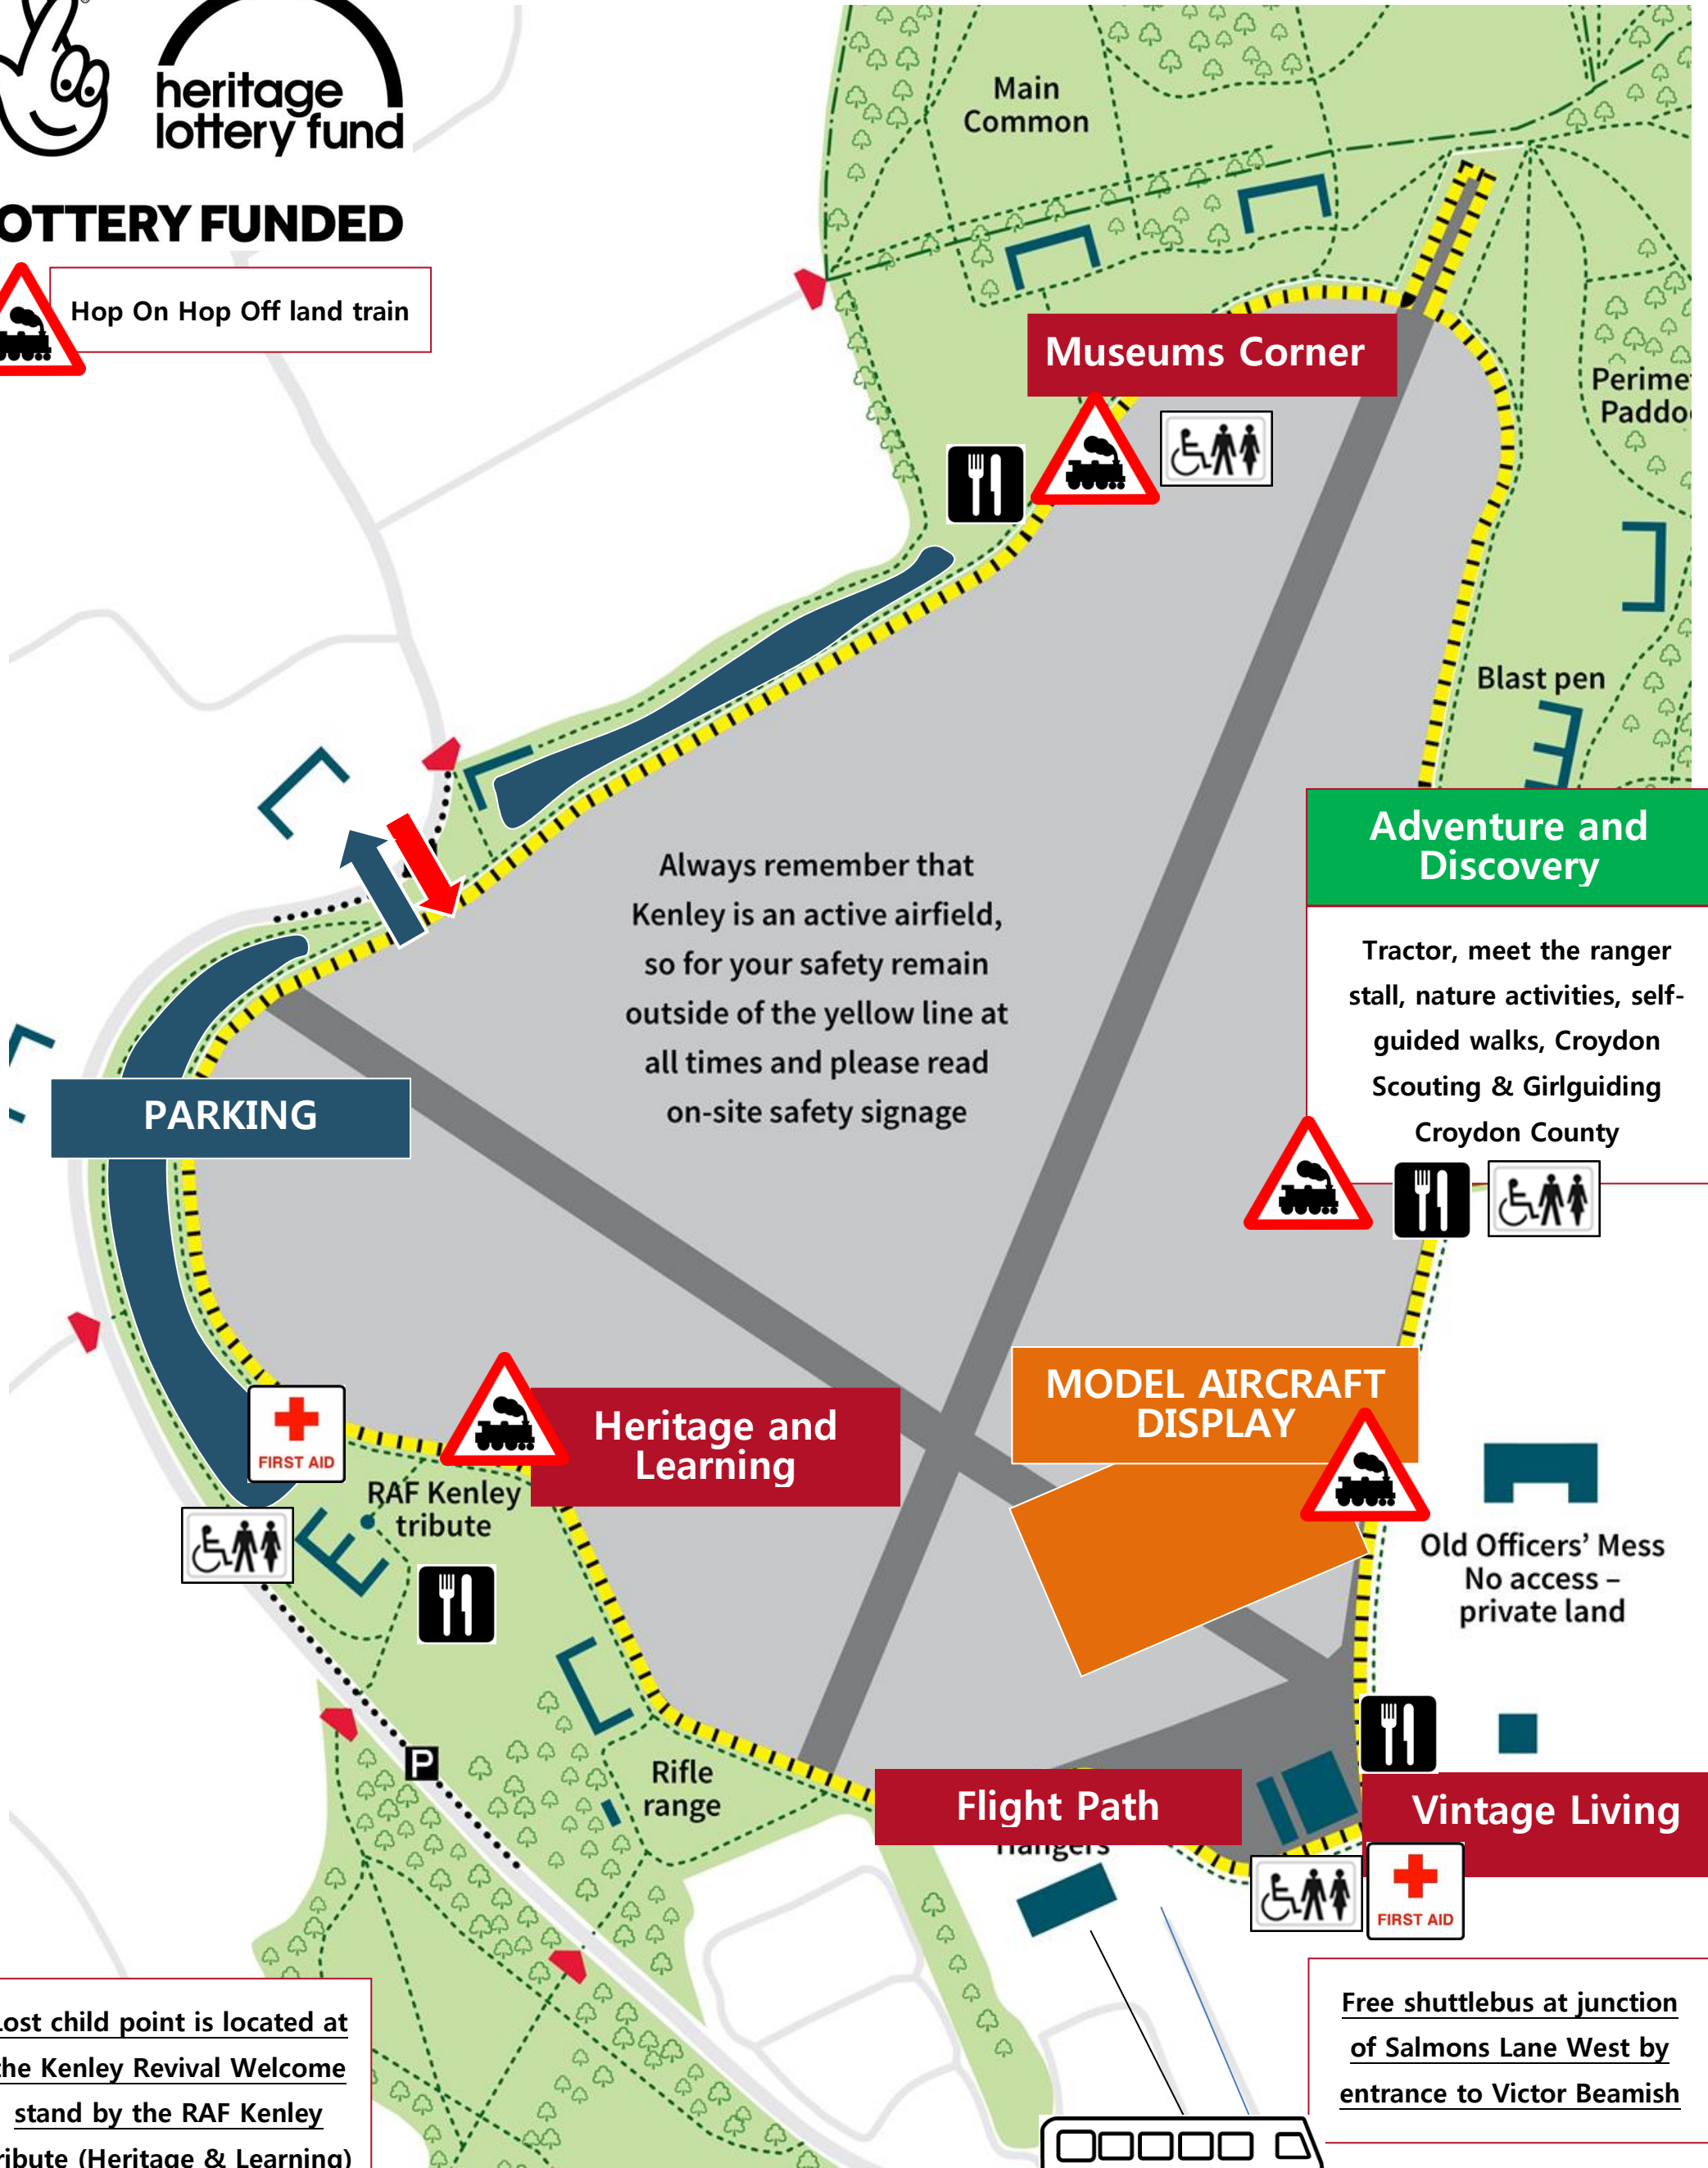

LOTTERY FUNDED

Always remember that Kenley is an active airfield, so for your safety remain outside of the yellow line at all times and please read on-site safety signage

PARKING

Museums Corner

Adventure and Discovery

Tractor, meet the ranger stall, nature activities, self-guided walks, Croydon Scouting & Girlguiding Croydon County

MODEL AIRCRAFT DISPLAY

Heritage and Learning

Flight Path

Vintage Living

Lost child point is located at the Kenley Revival Welcome stand by the RAF Kenley tribute (Heritage & Learning)

Free shuttlebus at junction of Salmons Lane West by entrance to Victor Beamish